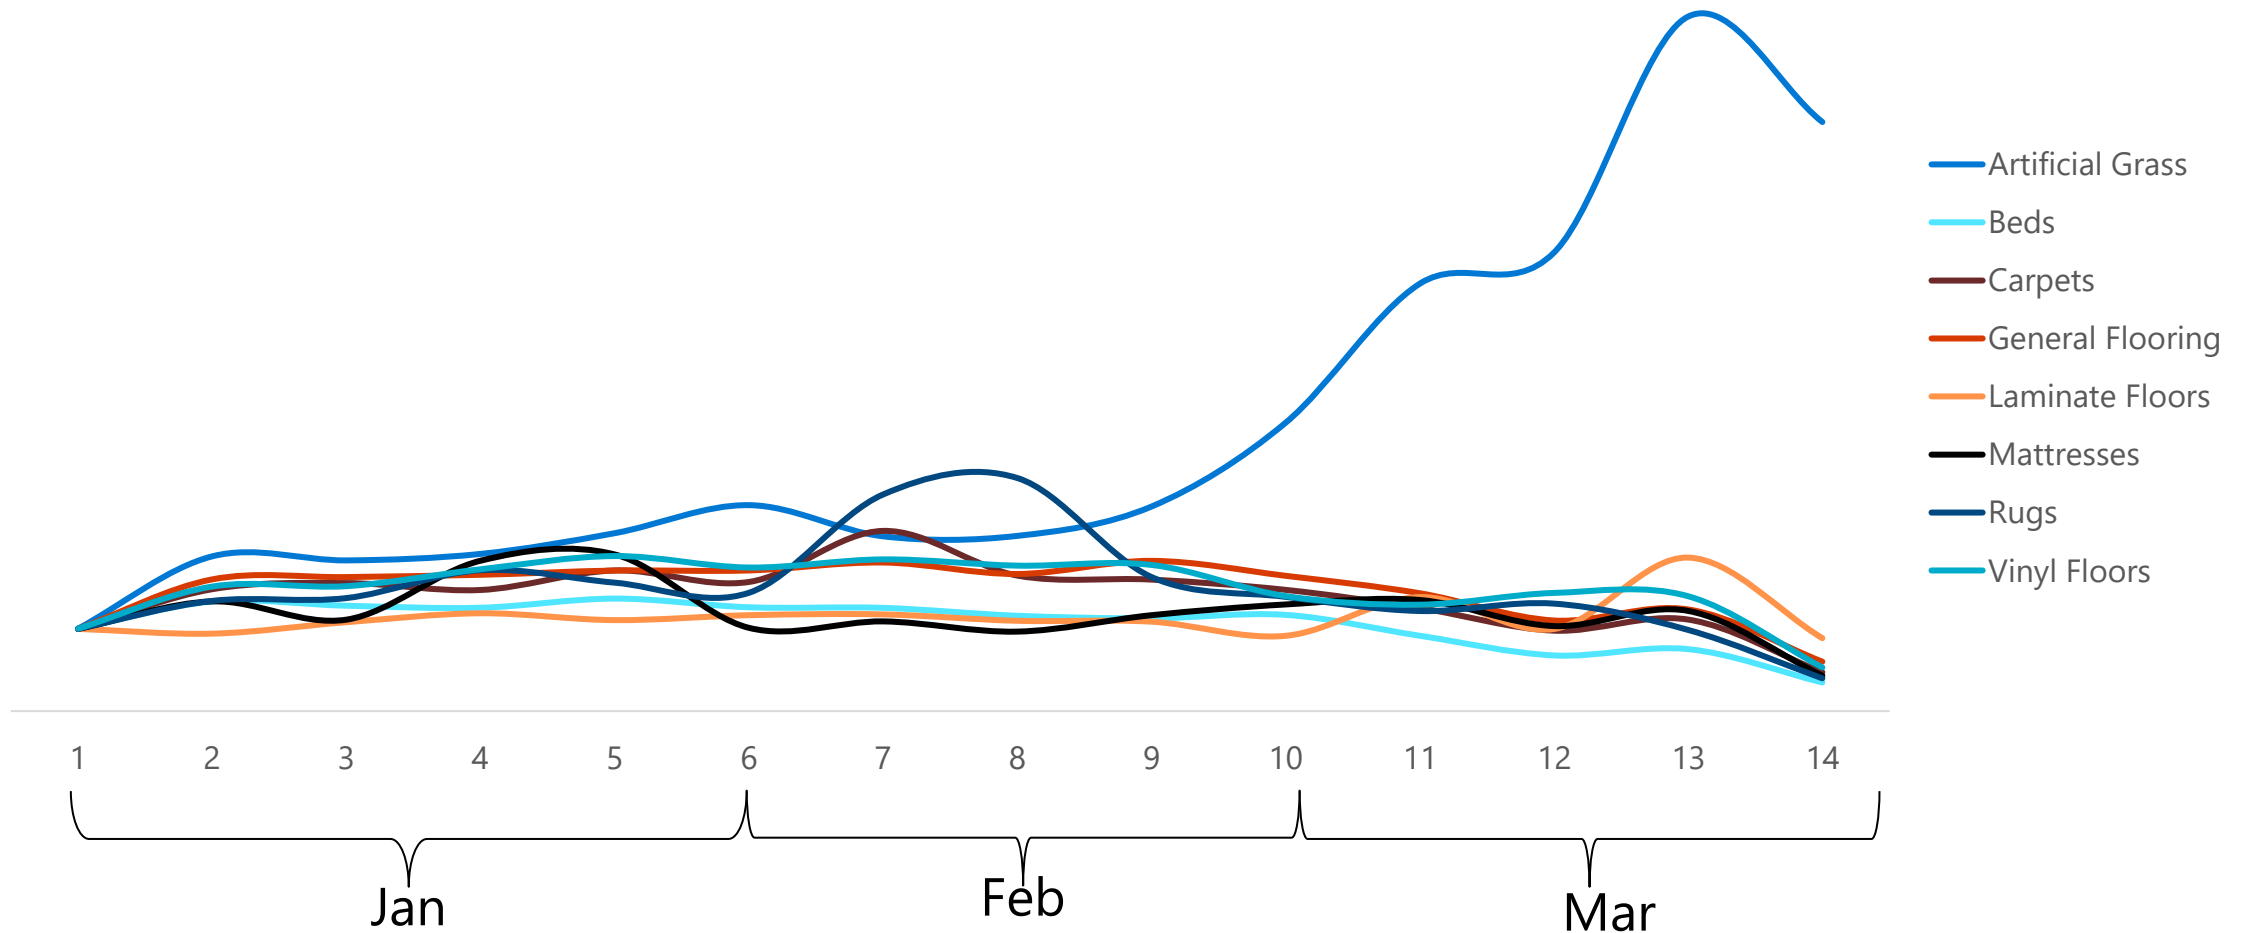

UK Flooring Trends

As of April 3rd, 2020

UK flooring related clicks have increased significantly year on year (YoY)

+2.3%
Searches YoY for
March 23-29

+103.1%
Clicks YoY for
March 23-29

Flooring searches and clicks' seasonality remains relatively stable

+30% growth in indexed clicks was seen the week the UK lockdown was announced

Huge growth seen in 'artificial grass' searches in March

With a steady volume of searches maintaining in other categories

Indexed Searches for Artificial Grass