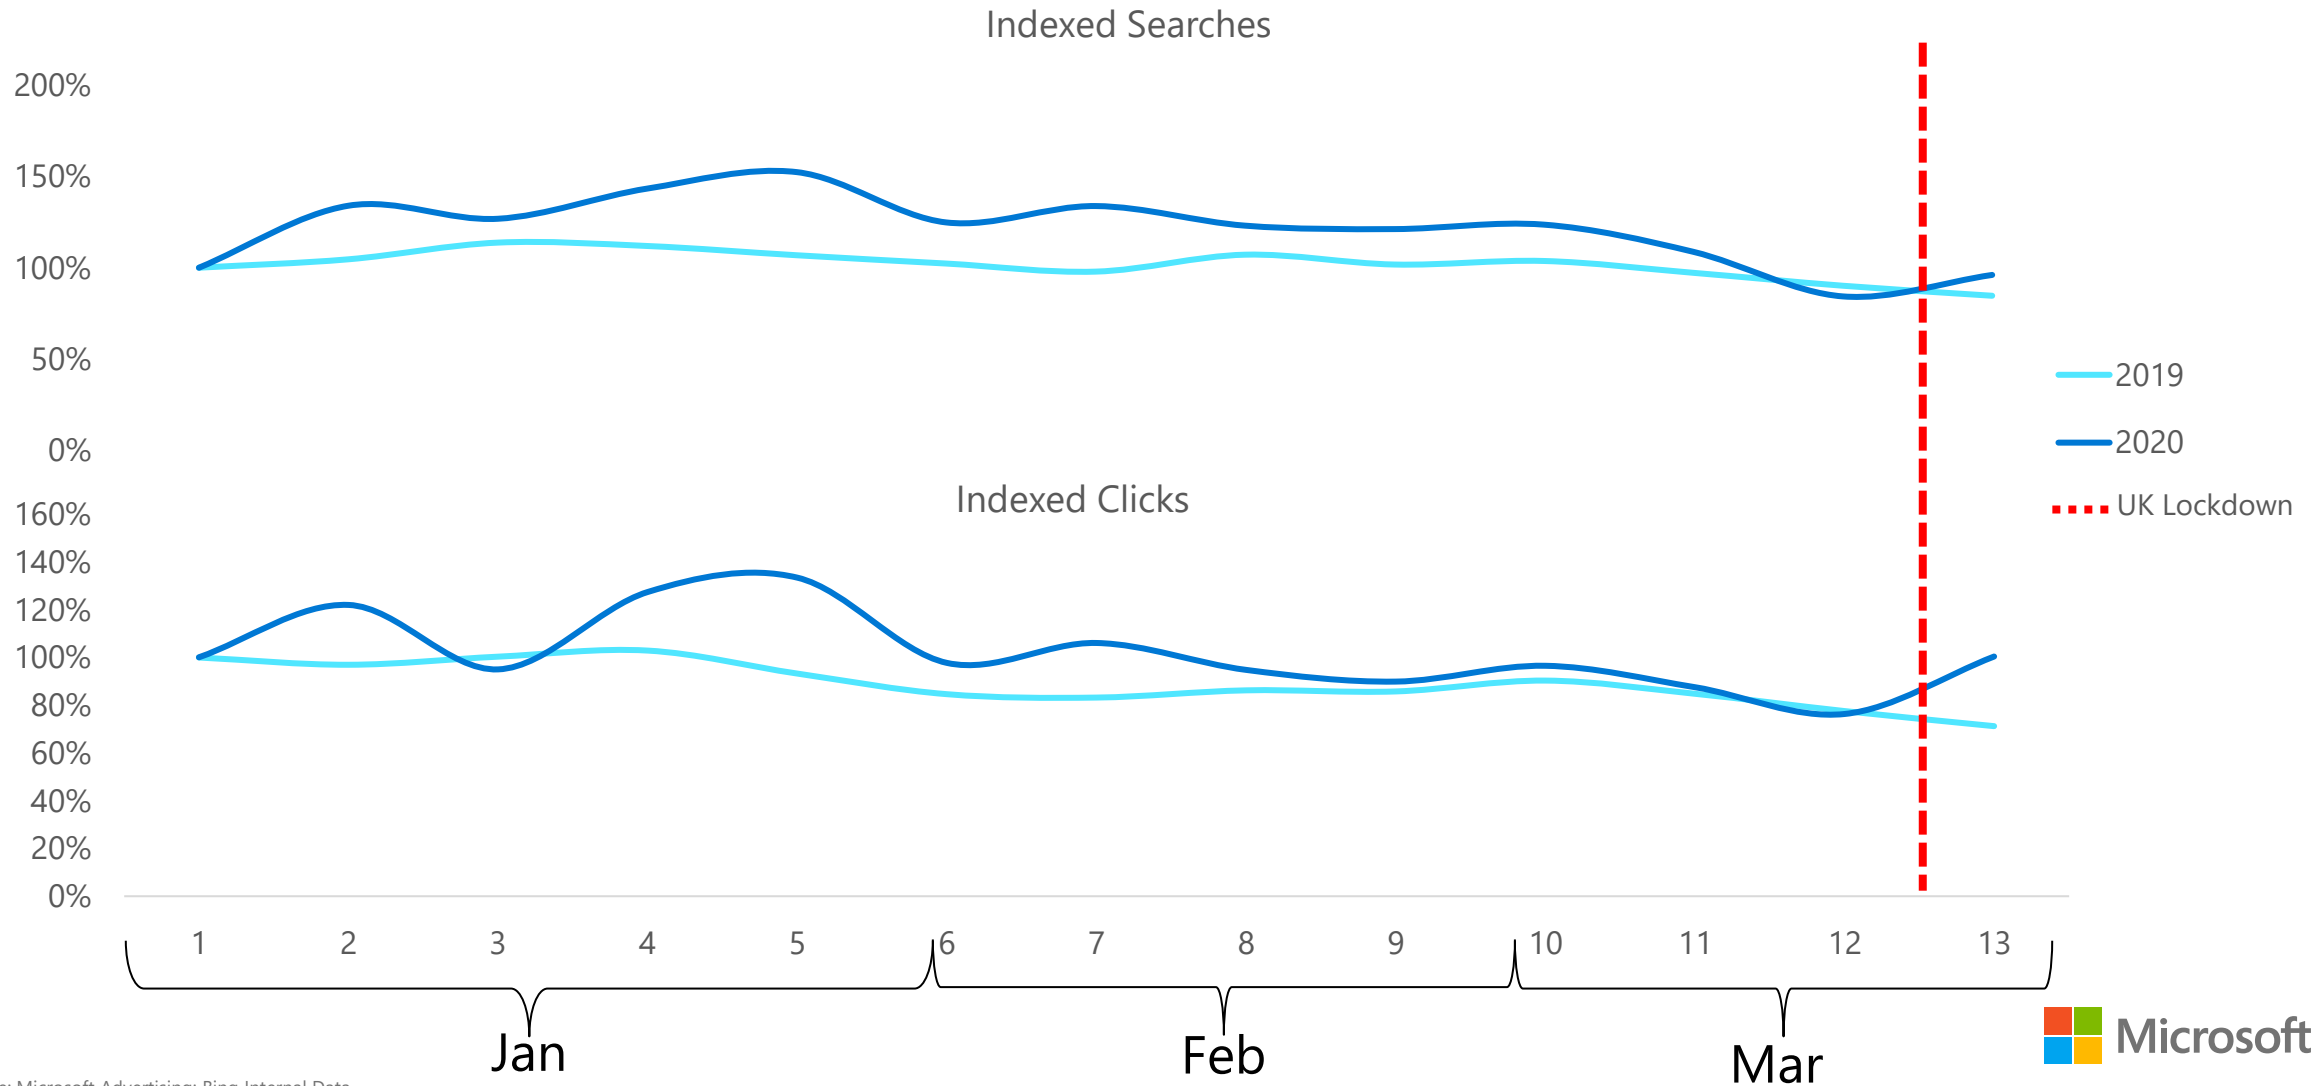

UK Flooring Trends

As of April 3rd, 2020

UK flooring related clicks have increased significantly year on year (YoY)

+2.3%
Searches YoY for
March 23-29

+103.1%
Clicks YoY for
March 23-29

Flooring searches and clicks' seasonality remains relatively stable

+30% growth in indexed clicks was seen the week the UK lockdown was announced

Huge growth seen in 'artificial grass' searches in March

With a steady volume of searches maintaining in other categories

Indexed Searches for Artificial Grass