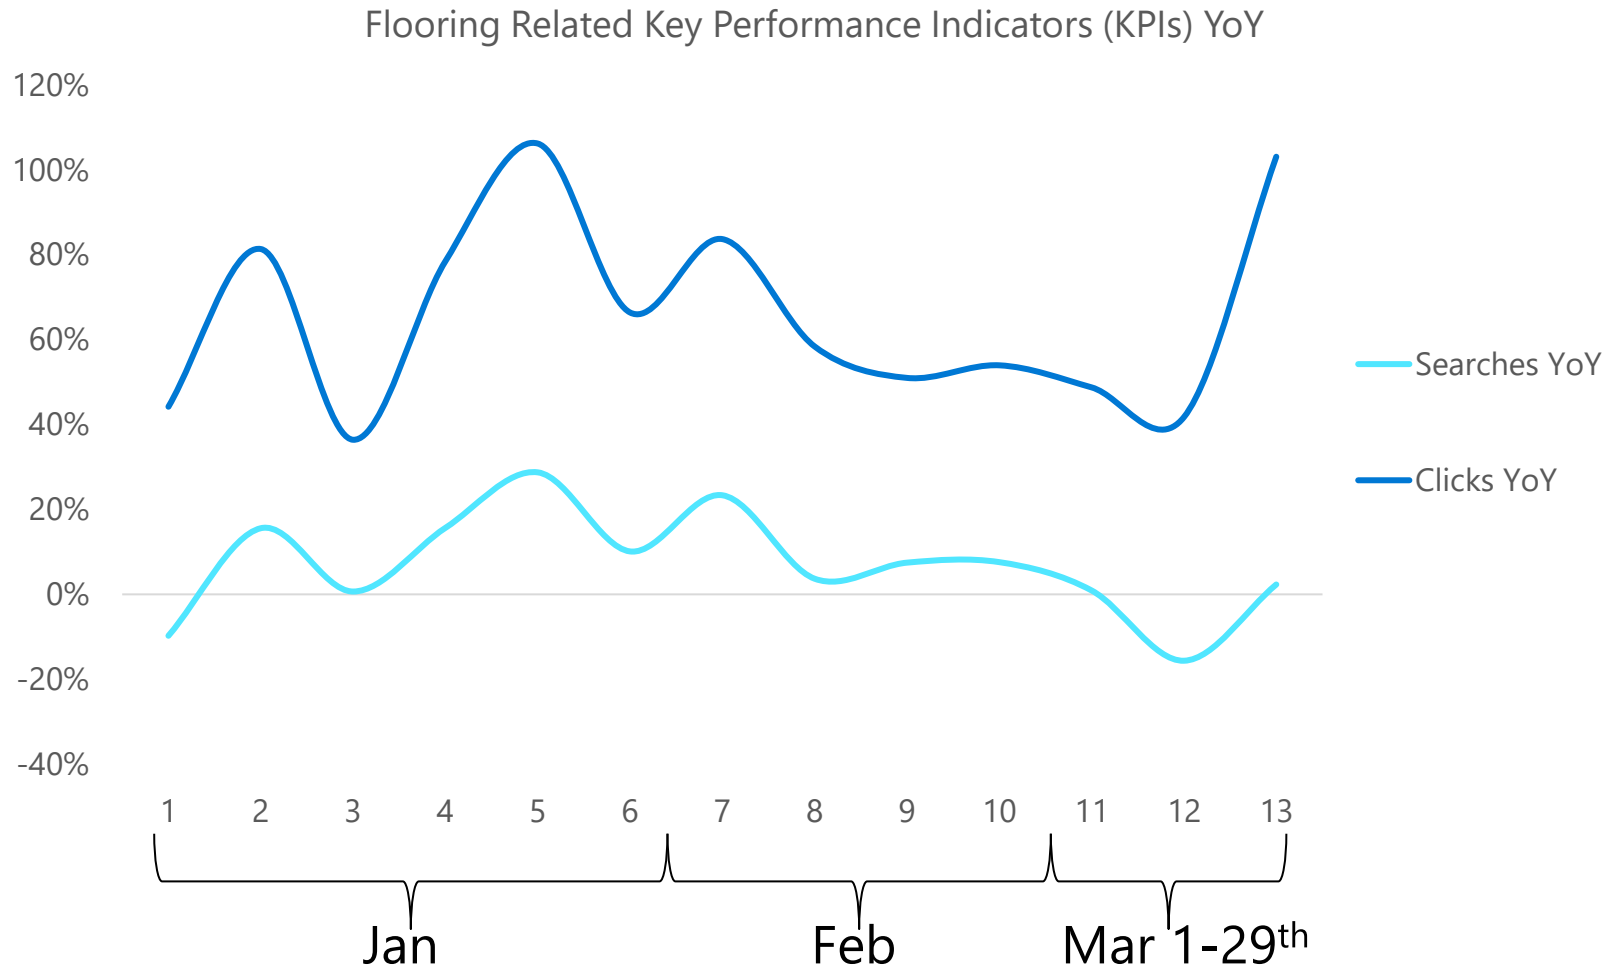

UK Flooring Trends

As of April 3rd, 2020

UK flooring related clicks have increased significantly year on year (YoY)

+2.3%
Searches YoY for
March 23-29

+103.1%
Clicks YoY for
March 23-29

Flooring searches and clicks' seasonality remains relatively stable

+30% growth in indexed clicks was seen the week the UK lockdown was announced

Huge growth seen in 'artificial grass' searches in March

With a steady volume of searches maintaining in other categories

Indexed Searches for Artificial Grass