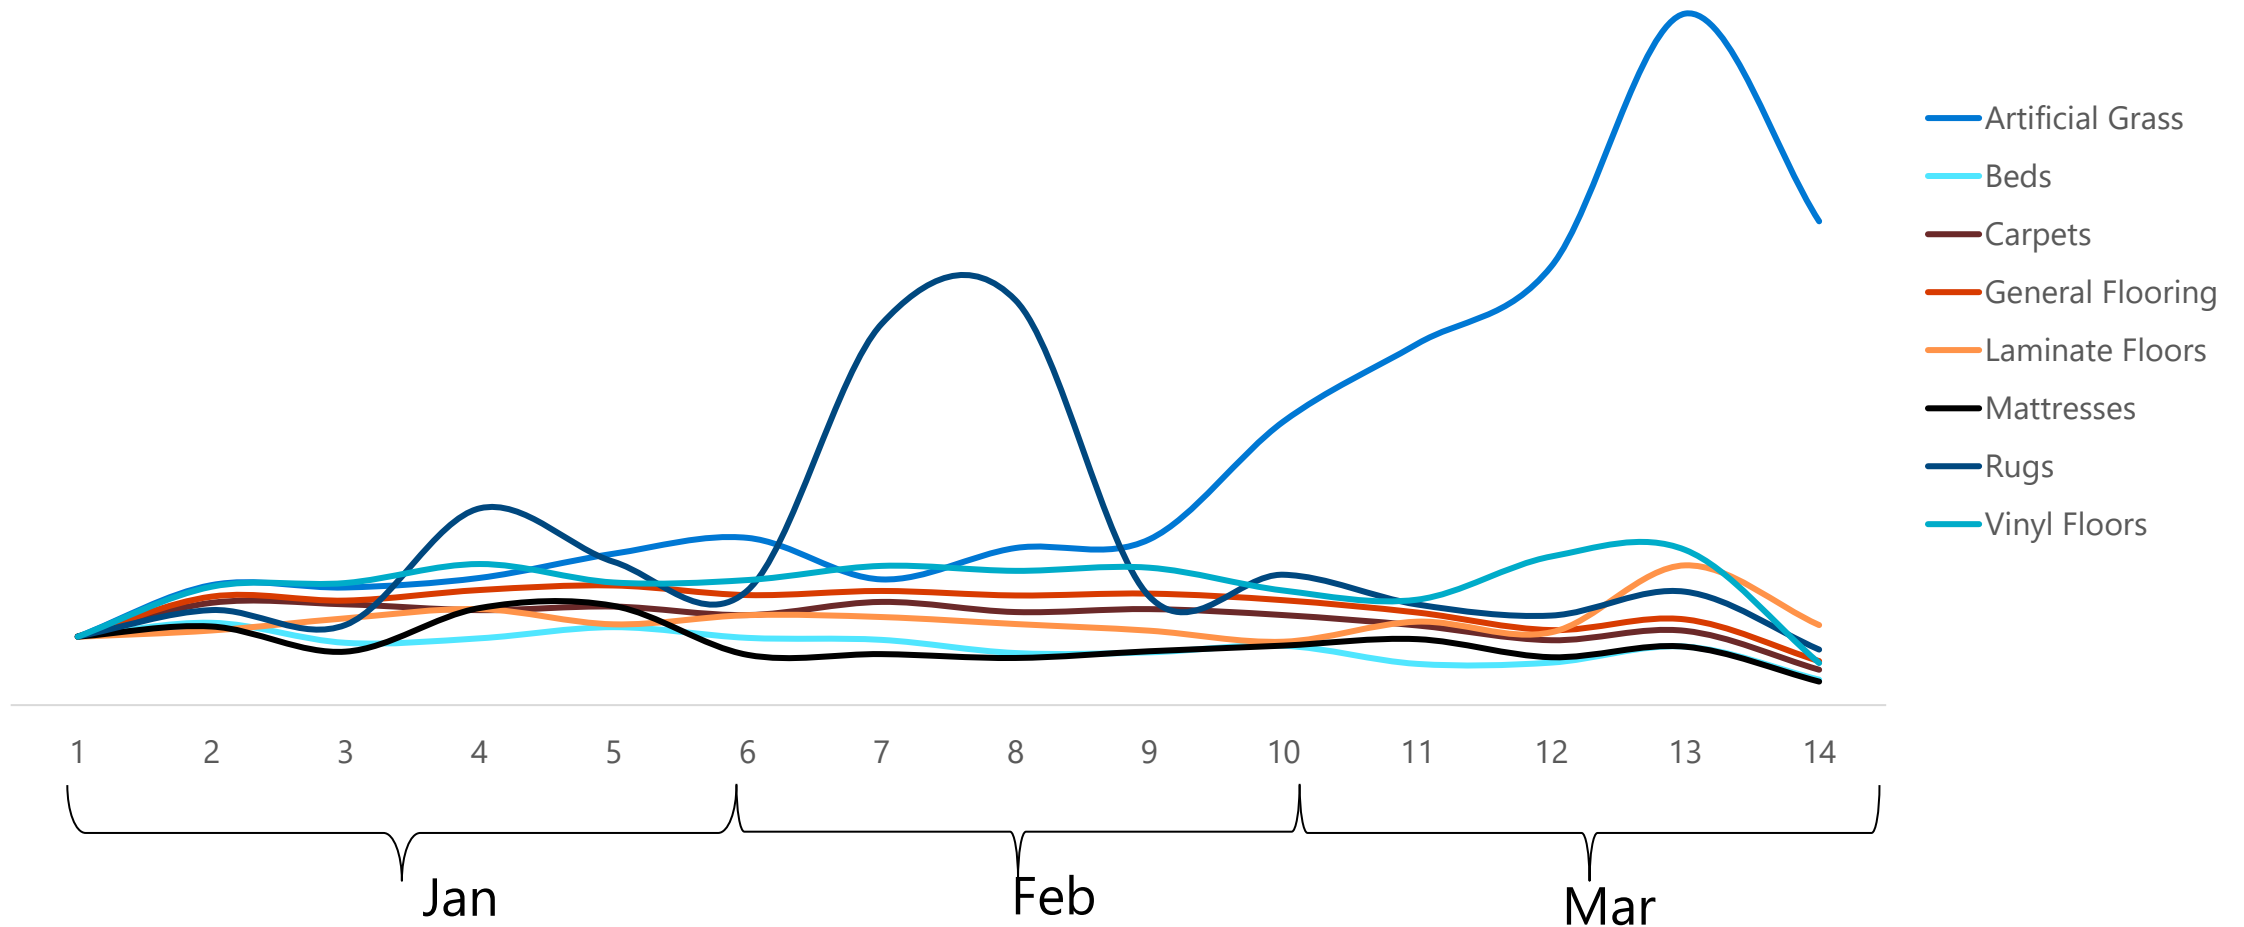

+30% growth in indexed clicks was seen the week the UK lockdown was announced

Huge growth seen in 'artificial grass' searches in March

With a steady volume of searches maintaining in other categories

Indexed Searches for Artificial Grass

Click growth follows the same trend with a higher increase

With an early spike in click activity in early February

Indexed clicks for Flooring

Top 10 volume searches by category

Artificial Grass	Beds	Carpets	General Flooring	Laminate Floors	Mattresses	Rugs	Vinyl Floors
artificial grass	sofa bed	carpet	12mm oak flooring	laminate flooring	mattress	rug	vinyl
lay artificial grass	bed	carpet tiles	3d flooring	laminate flooring sale	king size bed mattress included	doormat rug runners	vinyl flooring
artificial grass uk	double bed	cheap carpet	60mm oak flooring	cheap laminate flooring	mattress next day delivery	entry rug home	vinyl floor tiles
install artificial grass	king size bed mattress included	carpet underlay	access flooring	laminate wood flooring	hybrid mattress	floor entry rug	vinyl floor
artificial grass pets	single bed	carpet cleaning machine	alternative chipboard flooring	laminate	double mattress	living room rug ideas	vinyl click flooring
artificial grass gardeners	king size bed	carpet off cut	alternative flooring	laminate floor	10 best mattress reviews	large rug	luxury vinyl flooring
artificial grass installation	most comfortable sofa bed	stair carpet	american black walnut flooring	laminate flooring uk	single mattress	home floor entry rug	vinyl flooring uk
artificial grass offcuts	adjustable ottoman bed	carpet remnants	anti slip flooring	laminate worktops	mattress sale	persian rug	vinyl wrap
artificial grass suppliers	1 bed flat	grey carpet	atlanta tile flooring	grey laminate flooring	king size mattress	grey rug	vinyl prices guide
laying artificial grass	double bed frame	carpet runners	bamboo flooring	lay laminate flooring	best mattress	runners rug	vinyl tiles